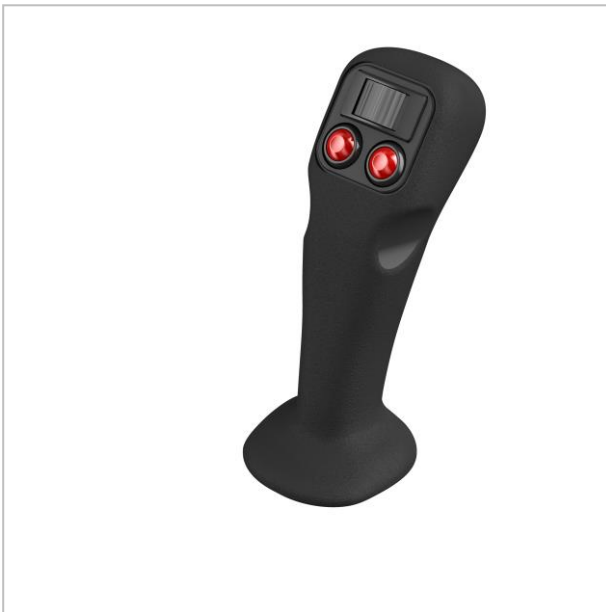

### **XMH Handle: new ergonomic handle**

New ergonomic middle size handle with soft touch coating for comfortable hand grip.

The symmetric design makes it suitable for both right and left hand applications.

Up to 4 control elements (thumbwheels, push buttons, rocker switches) on the operator side.

As option is available the FNR switch in the opposite side of the handle.

-----  
**About Walvoil**

*Walvoil, part of the Interpump Group, merges also both the experiences and Hydrocontrol and Galtech brands.*